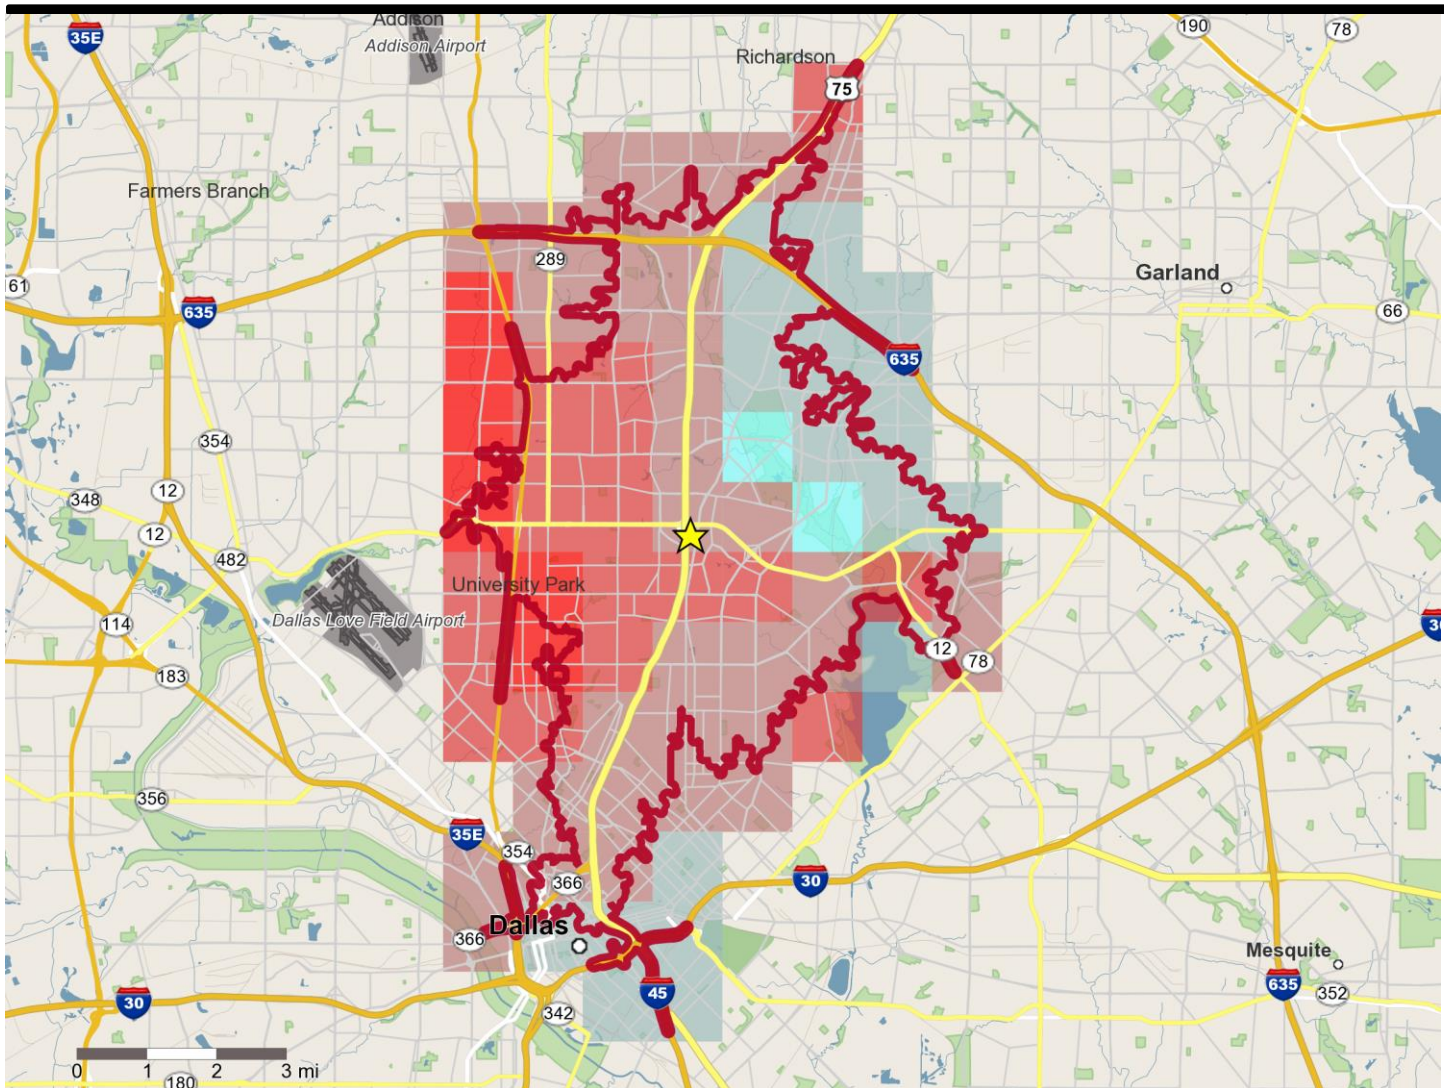

The location identified as Potential Location 1 with 100.0% accuracy to the "Map Point" level. The site score for a 10-minute drive time is 64.

★ Site  
N 10 Minute Drive Time

Map showing the % of households designated as Selected Mosaic Groups within a 10 minute drive time around Potential Location 1.

★ Site  
N 10 Minute Drive Time

■ Mosaic % - High  
■ Mosaic % - Above Average  
■ Mosaic % - Average  
■ Mosaic % - Below Average  
■ Mosaic % - Low