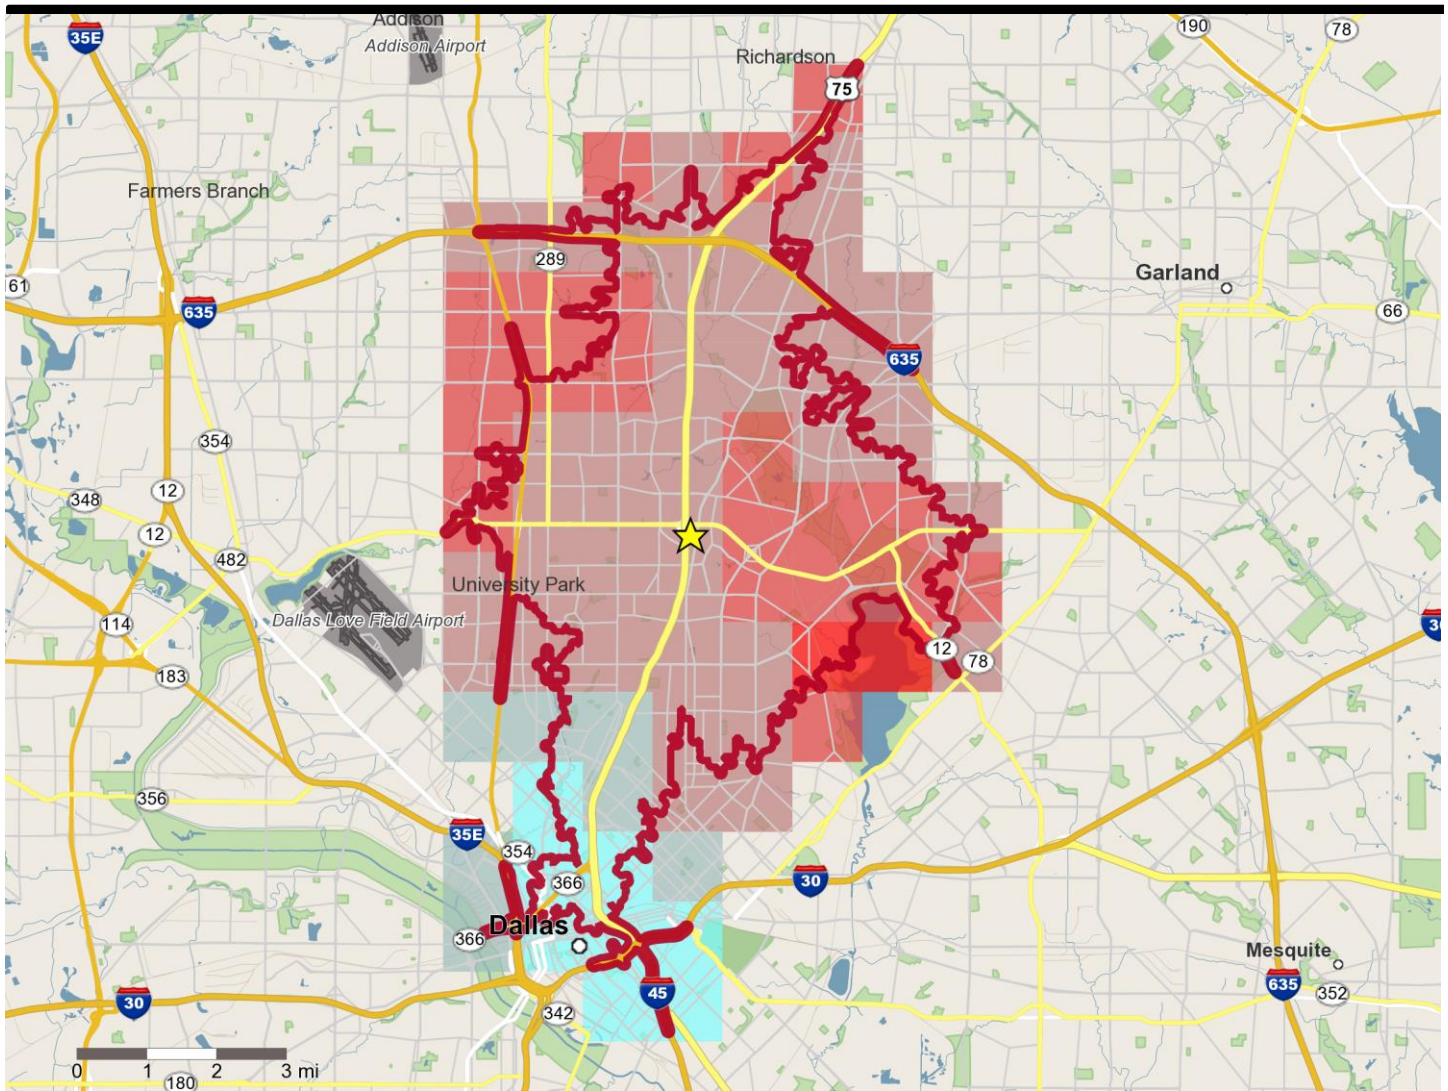

The location identified as Potential Location 1 with 100.0% accuracy to the "Map Point" level. The site score for a 10-minute drive time is 64.

★ Site  
N 10 Minute Drive Time

Map showing the % of households designated as Selected Mosaic Groups within a 10 minute drive time around Potential Location 1.

★ Site  
N 10 Minute Drive Time

■ Mosaic % - High  
■ Mosaic % - Above Average  
■ Mosaic % - Average  
■ Mosaic % - Below Average  
■ Mosaic % - Low